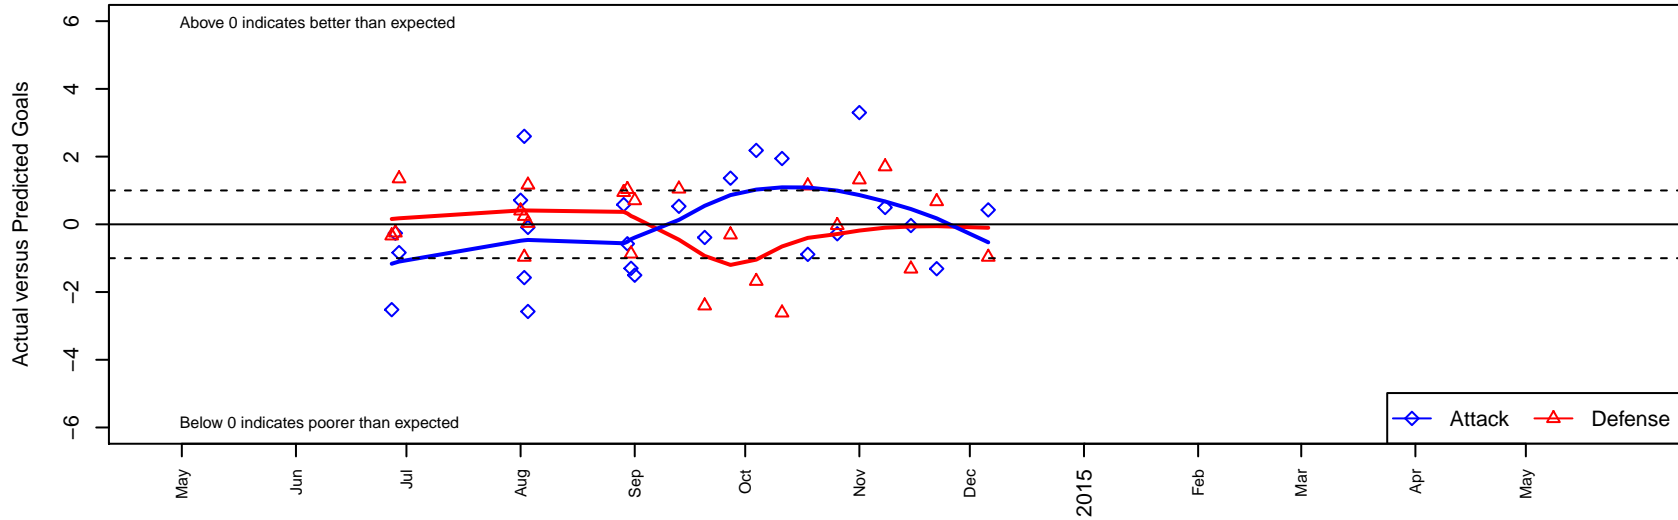

Tynecastle FC B00

Tynecastle FC
 Everett, WA
 B00 total strength=1289
 attack=7.37 defense=4.01
 fall league = PSPL Classic 1 U14

alt names used:
 Tynecastle FC
 Tynecastle FC 00
 TYNECASTLE FC B00 (WA)

Venues played:
 2014 RVS Classic BU14
 2014 WA Rush Cup BU14 Silver U14
 2014 Labor Day Cup BU14
 2014 PSPL Classic 1 U14

Tynecastle FC B00
 Dots are actual minus expected GF (blue circles) and GA (red triangles).
 Blue line is smoothed change in attack strength. Red is smoothed change in defense strength.

**attack and defense variance (black dot)
relative to other teams
and top 10 in region**

**attack and defense rating
relative to others at age
and all opponents in last 13 months**

Performance relative to 13 month average