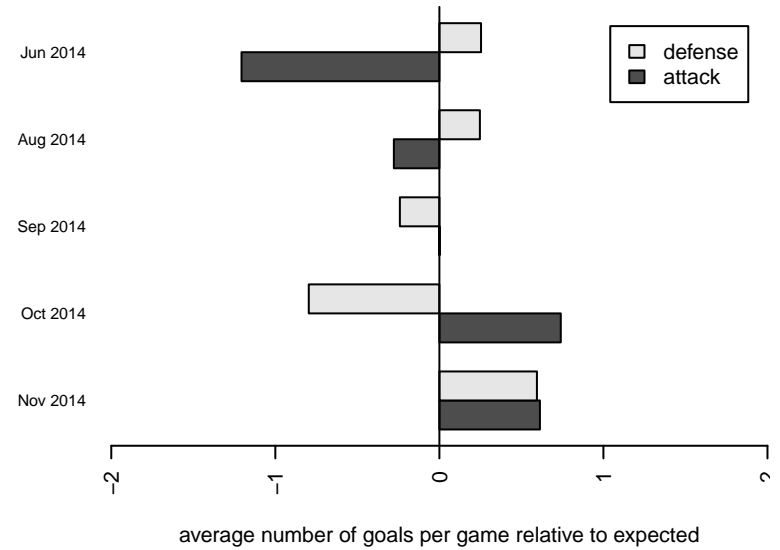

Performance relative to 13 month average