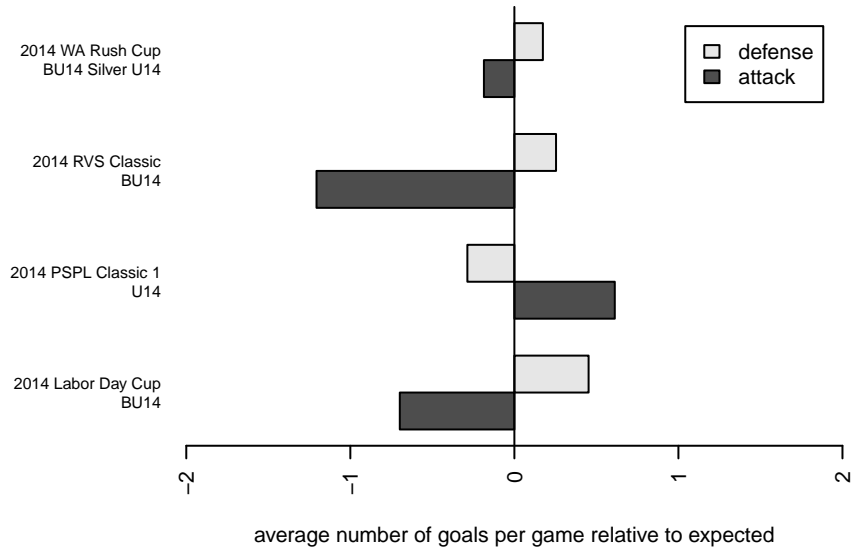

Venues played:
 2014 RVS Classic BU14
 2014 WA Rush Cup BU14 Silver U14
 2014 Labor Day Cup BU14
 2014 PSPL Classic 1 U14

Tynecastle FC B00
 Dots are actual minus expected GF (blue circles) and GA (red triangles).
 Blue line is smoothed change in attack strength. Red is smoothed change in defense strength.

**attack and defense variance (black dot)
relative to other teams
and top 10 in region**

**attack and defense rating
relative to others at age
and all opponents in last 13 months**

Performance relative to 13 month average