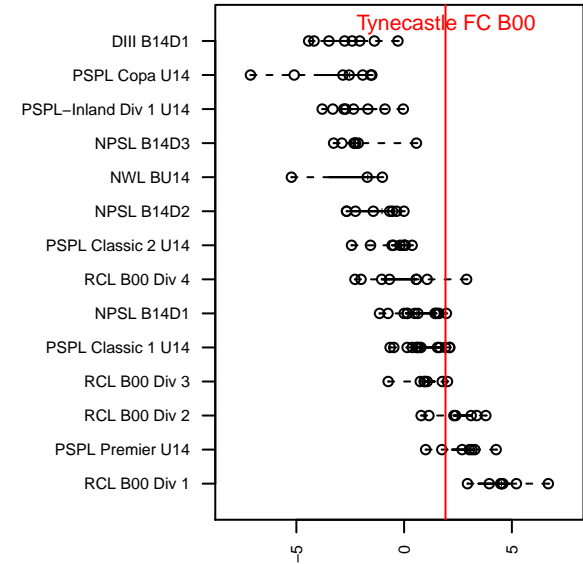

Tynecastle FC B00

Tynecastle FC
 Everett, WA
 B00 total strength=1289
 attack=7.37 defense=4.01
 fall league = PSPL Classic 1 U14

alt names used:
 Tynecastle FC
 Tynecastle FC 00
 TYNECASTLE FC B00 (WA)

Venues played:
 2014 RVS Classic BU14
 2014 WA Rush Cup BU14 Silver U14
 2014 Labor Day Cup BU14
 2014 PSPL Classic 1 U14

Tynecastle FC B00
 Dots are actual minus expected GF (blue circles) and GA (red triangles).
 Blue line is smoothed change in attack strength. Red is smoothed change in defense strength.

**attack and defense variance (black dot)
relative to other teams
and top 10 in region**

**attack and defense rating
relative to others at age
and all opponents in last 13 months**

Performance relative to 13 month average