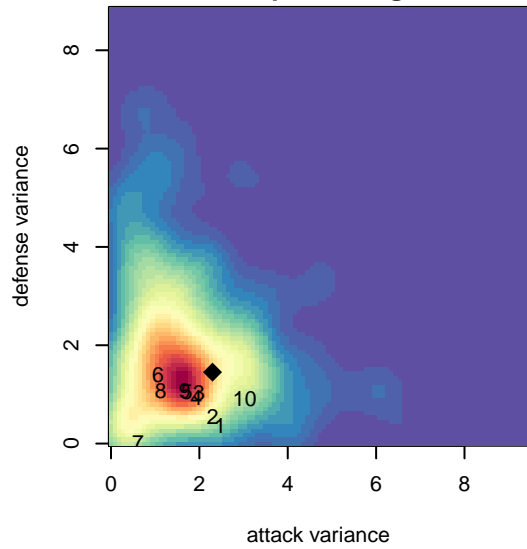

Tynecastle FC B00

Tynecastle FC
 Everett, WA
 B00 total strength=1289
 attack=7.37 defense=4.01
 fall league = PSPL Classic 1 U14

alt names used:
 Tynecastle FC
 Tynecastle FC 00
 TYNECASTLE FC B00 (WA)

Venues played:
 2014 RVS Classic BU14
 2014 WA Rush Cup BU14 Silver U14
 2014 Labor Day Cup BU14
 2014 PSPL Classic 1 U14

Tynecastle FC B00
 Dots are actual minus expected GF (blue circles) and GA (red triangles).
 Blue line is smoothed change in attack strength. Red is smoothed change in defense strength.

**attack and defense variance (black dot)
relative to other teams
and top 10 in region**

**attack and defense rating
relative to others at age
and all opponents in last 13 months**

Performance relative to 13 month average